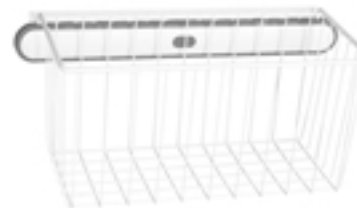

# Introducing! Metal Cabinet Series

Maximum modularity with stylish design.

*Signature*line  
from GARAGE  
TEK

**Full-Size Floor/Wall Metal Cabinet**  
**SG2672Tall**  
26"W x 18"D x 72"H  
Load Rated at 160 lbs.

**Mid-Size Floor/Wall Metal Cabinet**  
**SG2631**  
26"W x 18"D x 31"H  
Load Rated at 160 lbs.

**3-Drawer Cabinet**  
**SG26313D**  
26"W x 18"D x 31"H  
Load Rated at 165 lbs.

**Workbench Adjustable Leg**  
**SG2325Leg**  
18"W x 3"D x 25-31"H  
Load Rated at 165 lbs.

**Multi-Purpose Tool Rack Signature Line**  
**GT2020-1SL**  
28"W x 4.50"D x 9"H  
Load Rated at 15 lbs.

**Butcher Block Top**  
**SG5218Top**  
52"W x 18"D x 1.50"H  
Load Rated at 100 lbs.

**Stick Rack Signature Line**  
**GT2000SL**  
28"W x 4"D x 4.50"H  
Load Rated at 40 lbs.

**Shoe Shelf Signature Line**  
**GT7006-1SL**  
28"W x 15"D x 4"H  
Load Rated at 40 lbs.

**Large Basket Signature Line**  
**GT2018-1SL**  
28"W x 12"D x 12"H  
Load Rated at 30 lbs.

**Horizontal Bike Rack Signature Line**  
**GT2005-1SL**  
28"W x 16"D x 12.50"H  
Load Rated at 40 lbs.